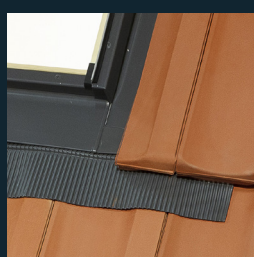

KTF

Tile flashing
16-50 mm

Applicable

- In roof pitch range of 15-90°
- Tile profile height 16-50 mm

Features

- Perfect watertightness
- Easy installation
- Weather and UV ray resistant
- Lead free
- Foam tiling gasket
- Alu apron to ensure a perfect seal to profiled roofing materials

Material

- Aluminium
- Powder coated grey, RAL7043

Available sizes [cm]

C2A	C4A	F4A	F6A	M4A	M6A	M8A	M10A	P6A	P8A	S6A	S8A	U4A	U8A
55x78	55x98	66x98	66x118	78x98	78x118	78x140	78x160	94x118	94x140	114x118	114x140	134x98	134x140