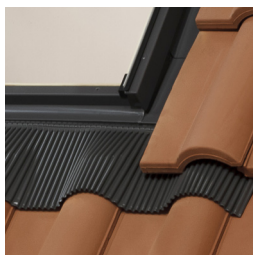

UNIVERSAL FLASHING

KUF

16-120 mm

APPLICABLE

- In roof pitch range of 15-90°
- Tile profile height 16-120 mm for most common roofing materials

FEATURES

- Perfect watertightness
- Easy installation
- Weather and UV ray resistant
- Lead free
- Foam gasket
- Extra long apron to ensure a perfect seal to high profiled roofing materials

MATERIAL

- Aluminium
- Powder coated grey, RAL7043

AVAILABLE SIZES [cm]

C2A	C4A	F4A	F6A	M4A	M6A	M8A	M10A	P6A	S6A	S8A	U4A	U8A
55x78	55x98	66x98	66x118	78x98	78x118	78x140	78x160	94x118	114x118	114x140	134x98	134x140