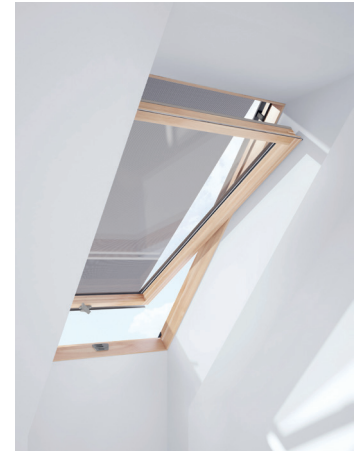

SHADE AND THERMO-REGULATION

ANTI-HEAT BLIND | MIR

FEATURES

- Perfect fit with our roof windows - no adjustments required
- Easy to install - it takes only 5 minutes
- PVC coated fibreglass fabric
- The cloth is designed to keep the heat out and let a soft light in
- The cloth is UV and water resistant
- Externally fixed to the top of the roof window
- Very easy to operate the blind from the inside
- While using the blind, you can easily open the window and let the air in
- The cloth is 2 cm wider than the pane - more protection with an open window
- 2 year guarantee

COLOUR

4260 Black

4260