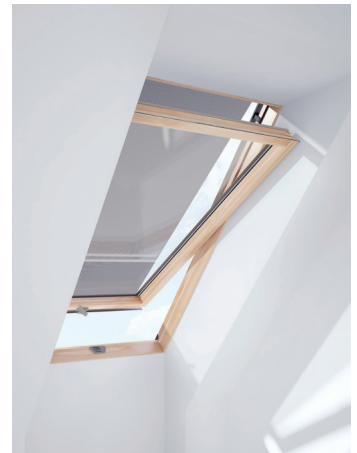

BLINDS

2 YEAR
GUARANTEE

BLACKOUT BLIND | DUR

FEATURES

- Night on demand
- Perfect fit - no adjustments required
- Almost 100% blackout
- High quality rubber coated polyester fabric
- Dirt resistant fabric
- Easy to clean with a damp cloth
- Stop in any position
- Elegant brushed aluminium cover parts

COLOUR

Dark blue | Beige | White

4212 4219 4208

ROLLER BLIND | RHR

FEATURES

- Diffuse light
- Perfect fit - no adjustments required
- Perfect for dimming the light
- Cordless blind system
- Easy to clean with a damp cloth
- Dirt resistant fabric
- The fabric is translucent polyester
- Can be used in 3 different positions

COLOUR

Dark blue | Beige

4312 4319

VENETIAN BLIND | PAR

FEATURES

- Control of sunlight
- Perfect fit - no adjustments required
- Humidity resistant
- Stop in any position
- Classic Venetian effect
- Neat, cordless operation
- Lacquered aluminium slats
- Ideal for humid environments

COLOUR

White

4388

ANTI-HEAT BLIND | MIR

FEATURES

- Heat protection
- Perfect fit - no adjustments required
- Easy to hide
- PVC coated fiberglass fabric
- UV and water resistant cloth
- Heat protection

COLOUR